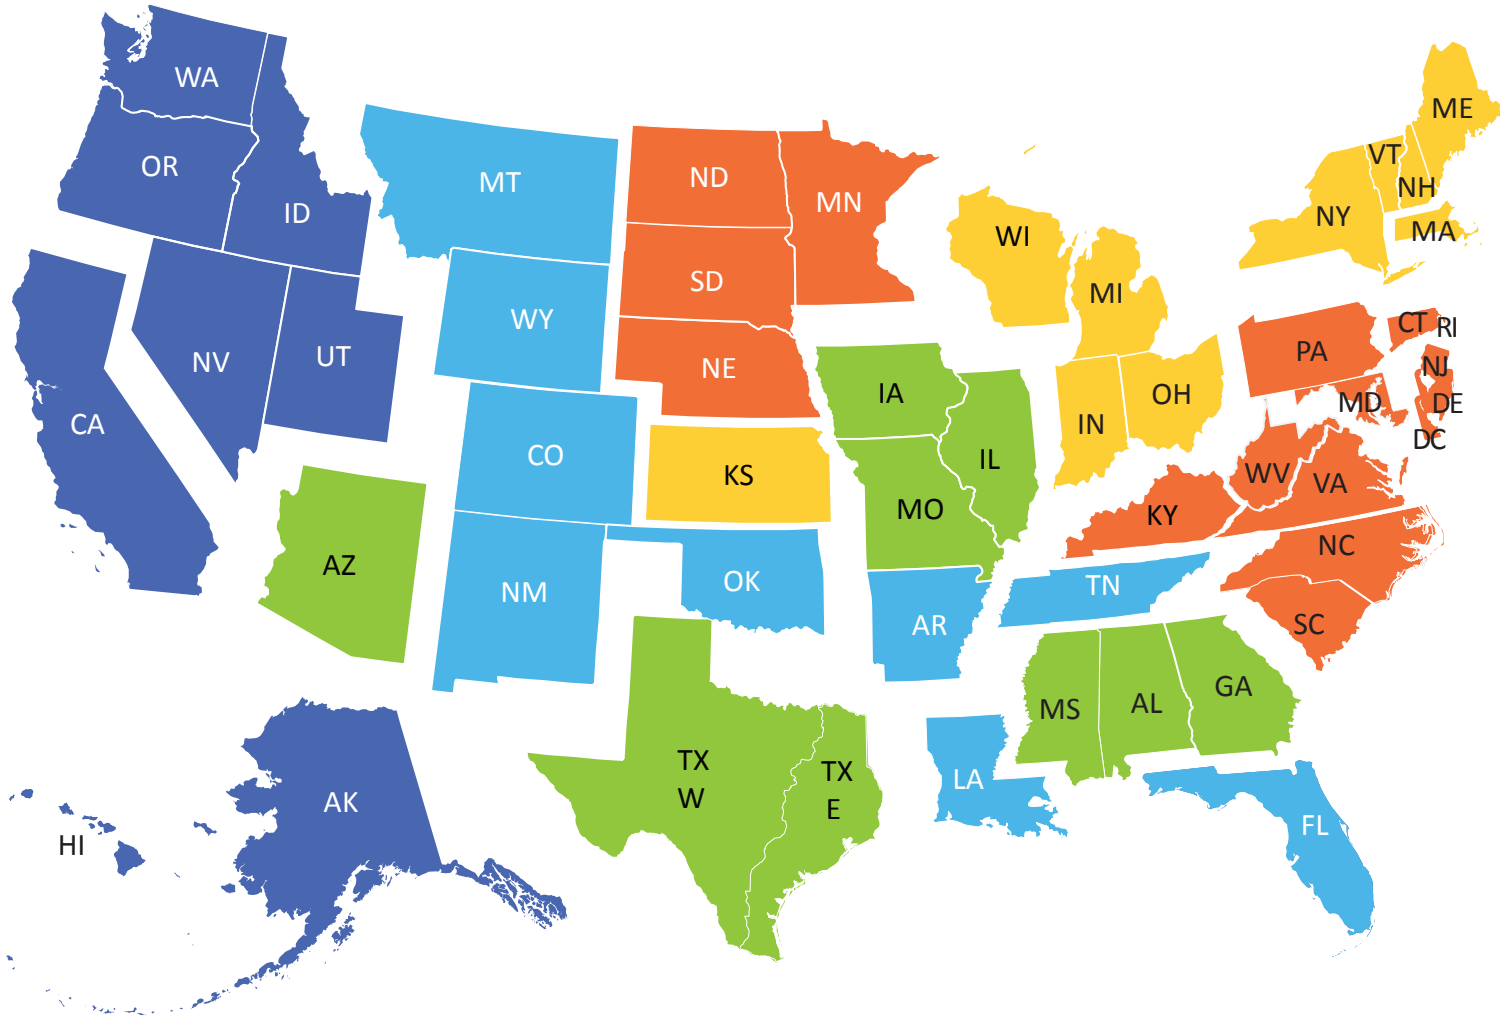

IT Products Territory Map: HP, MTA, MeasureUp, Strata

Effective: April 1, 2013

Aaron Osmond	VP Sales, NOAM	Ext 112
Bryce Lee	Director of Business Development	Ext 177
Lori Monson	Regional Director, Northeast Region	Ext 285
Eldon Lechtenberg	Regional Director, Southeast Region	Ext 152
Jan Hudec	Sales Project Coordinator	Ext 270
Anayeli Morales	Sales Assistant	Ext 189

Jeff Mercer
Ext. 169
Jeff.Mercer@Pearson.com

Jeff Thayne
Ext. 140
Jeff.Thayne@Pearson.com

Jeff Christensen
Ext. 275
Jeff.Christensen2@Pearson.com

Richard Harris
Ext. 251
Richard.Harris@Pearson.com

John Reseska
Ext. 144
John.Reseska@Pearson.com

Toll Free: 888.999.9830
Fax: 801.492.4118

Direct: 801.847.31XX
801.772.32XX