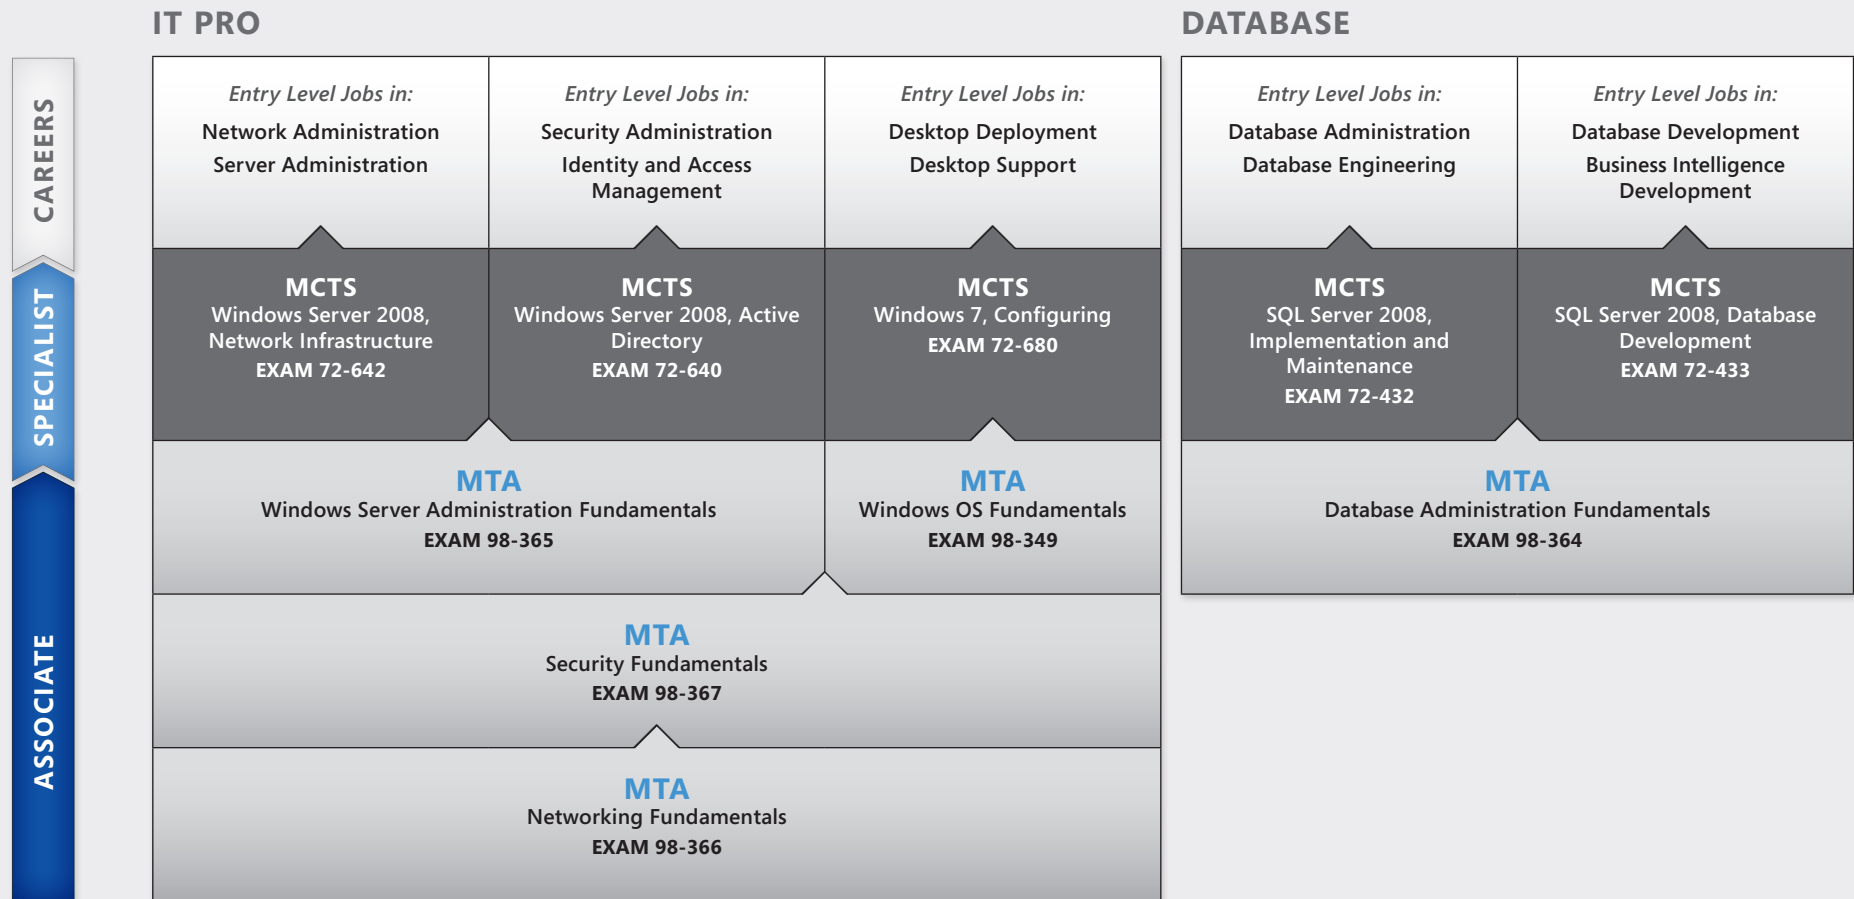

Microsoft Technology Associate Certification Paths

MTA is the first step in the Microsoft® Technology Certification Series. MTA is a recommended but not required pre-requisite to MCTS exams. One certification is earned for each exam passed. Free Student Study Guides are available for download at www.certipoint.com/mta.