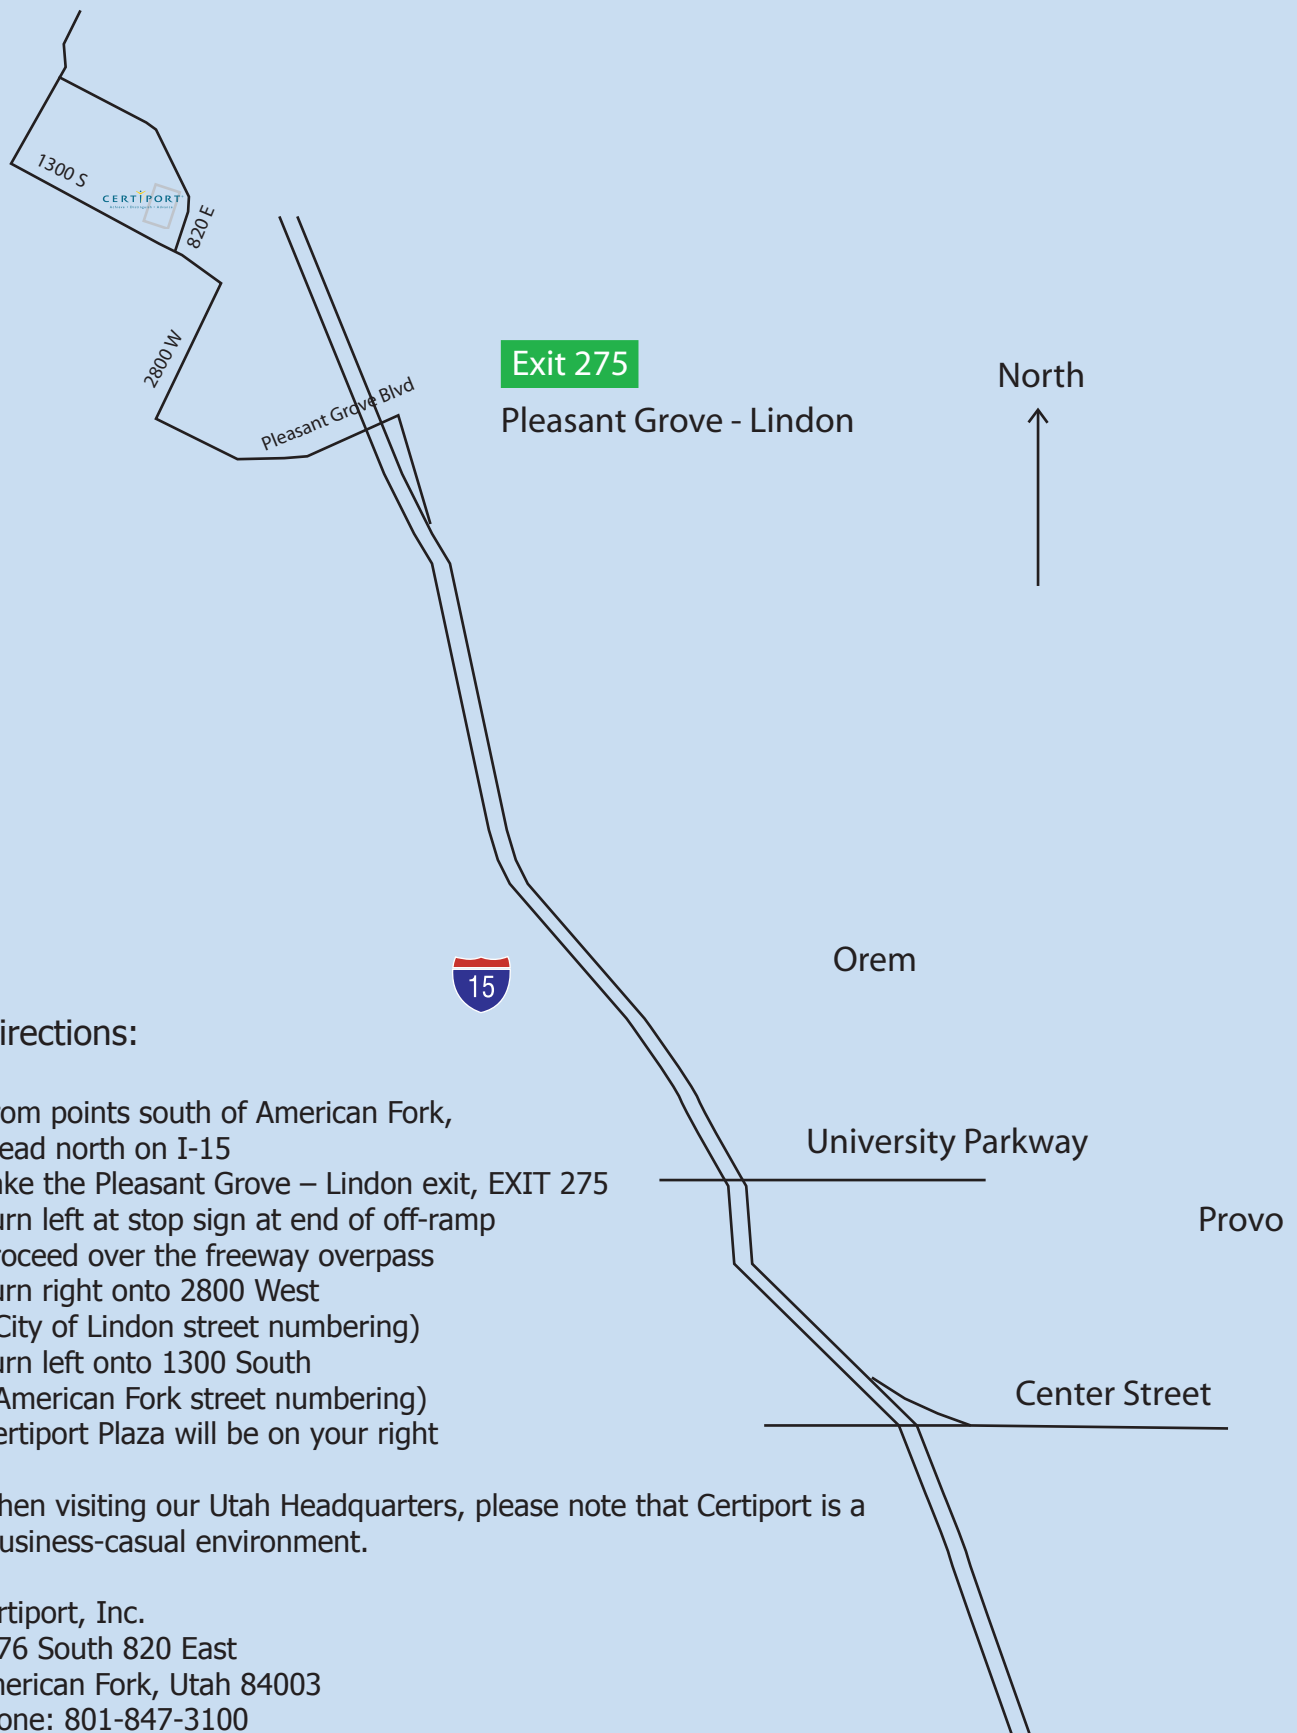

Map to Certiport from Points South

Directions:

- From points south of American Fork, head north on I-15
- Take the Pleasant Grove – Lindon exit, EXIT 275
- Turn left at stop sign at end of off-ramp
- Proceed over the freeway overpass
- Turn right onto 2800 West (City of Lindon street numbering)
- Turn left onto 1300 South (American Fork street numbering)
- Certiport Plaza will be on your right

*When visiting our Utah Headquarters, please note that Certiport is a business-casual environment.

Certiport, Inc.
1276 South 820 East
American Fork, Utah 84003
Phone: 801-847-3100